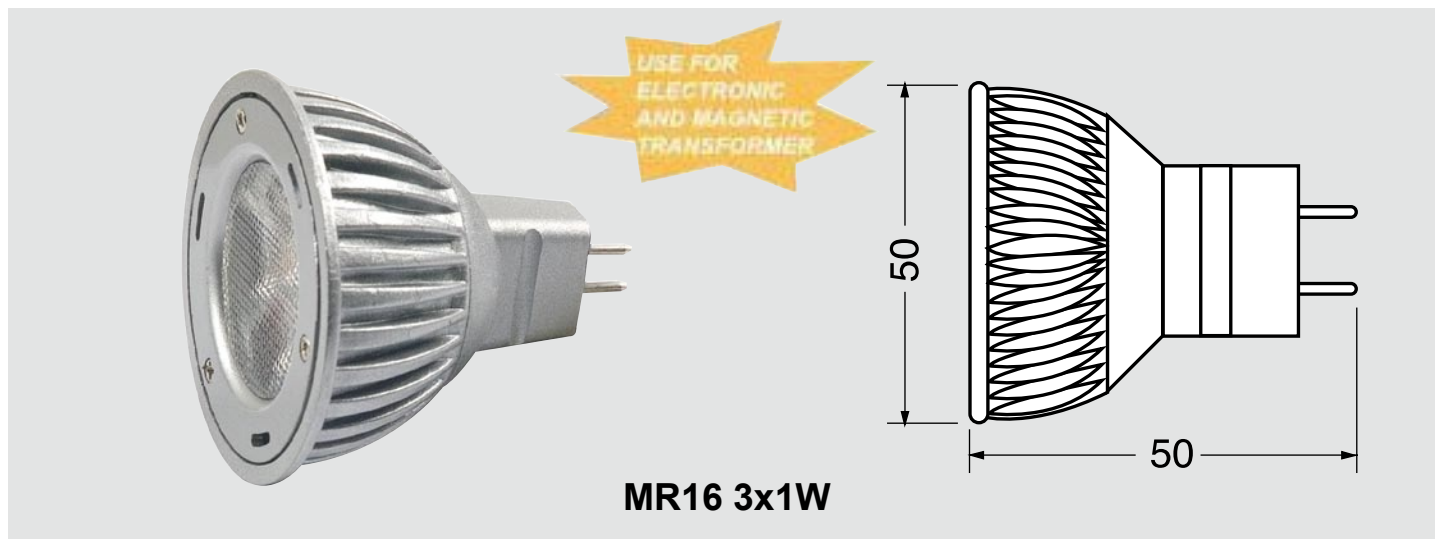

SUPERLIGHT®

Input Voltage: 12 V AC/DC Life Hours: 30000

Item NO.	Description	Power	CBCP	LED Lumens	Beam Angle	Base	Packing
19/8250	MR16 High power 3x1W cool white	4,8W	1200	240	38°	GU5,3	5x5x6 cm
19/8255	MR16 High power 3x1W warm white	4,8W	900	180	38°	GU5,3	5x5x6 cm